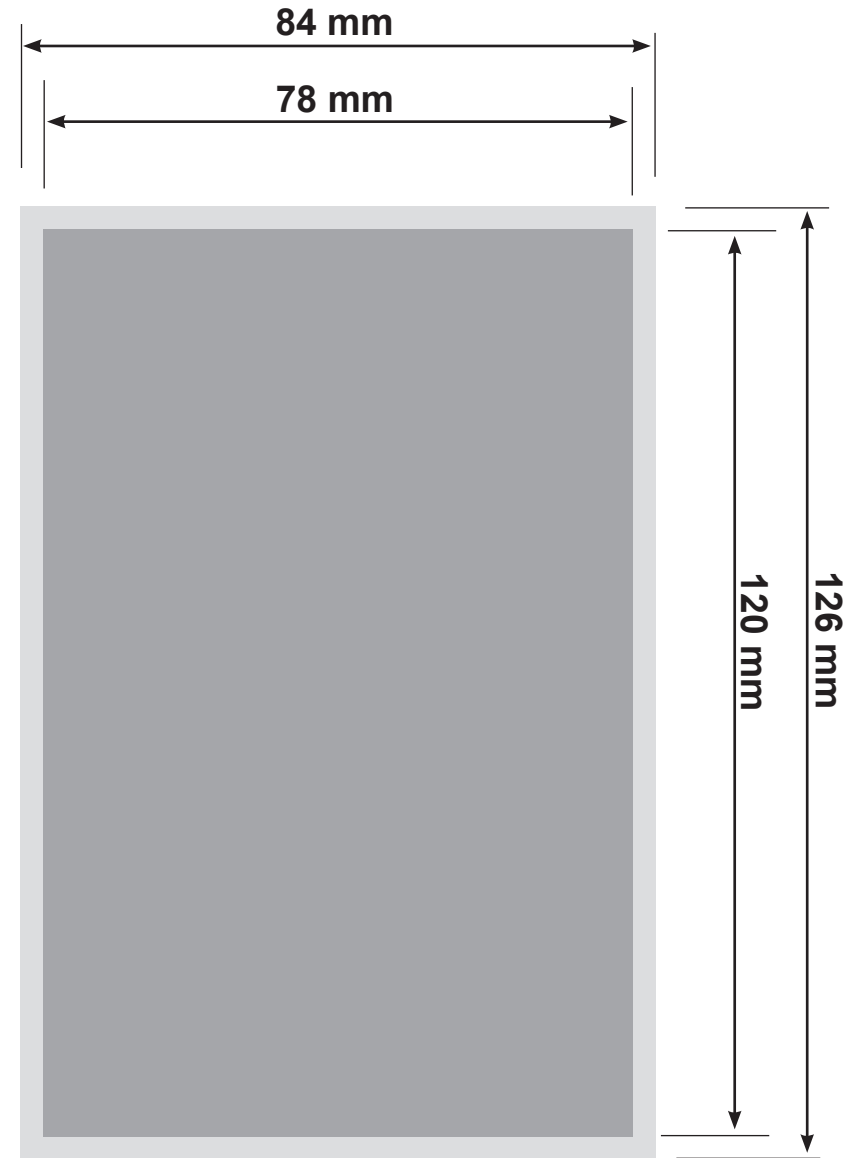

**238- XOB  
HI GLOSS PLASTIC  
KEYRING**

**298- XOB  
ACRYLIC KEYRING IN  
BAG**

**BAG INSERT**

**DARK GREY AREA IS ACTUAL  
IMAGE SIZE**

**LIGHT GREY AREA IS BLEED AREA**