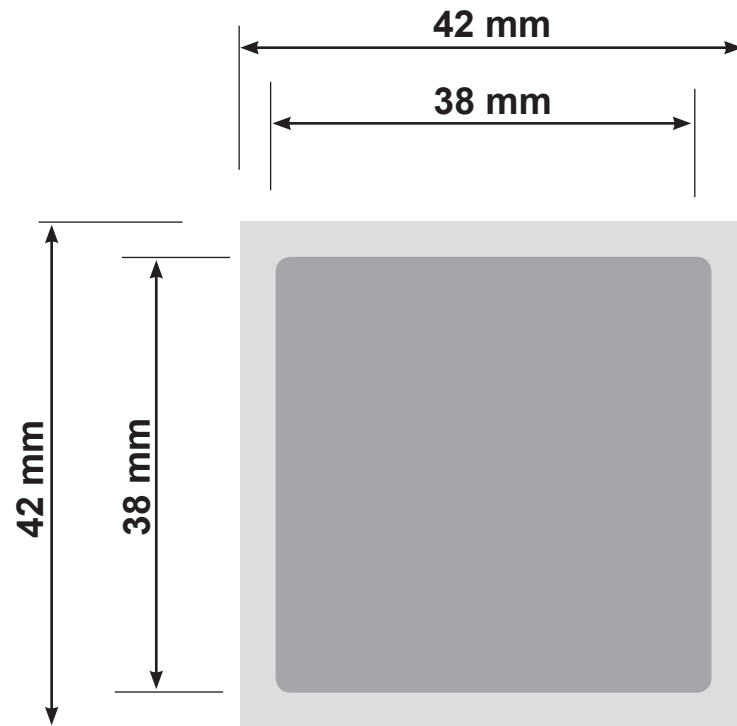

**238- XOB  
HI GLOSS PLASTIC  
KEYRING**

**298- XOB  
ACRYLIC KEYRING IN  
BAG**

**BAG INSERT**

**DARK GREY AREA IS ACTUAL  
IMAGE SIZE**

**LIGHT GREY AREA IS BLEED AREA**